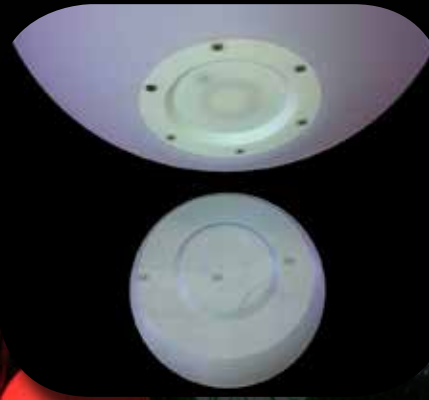

Wireless Dock & Go

*Wireless Remote
Included with
Each Item*