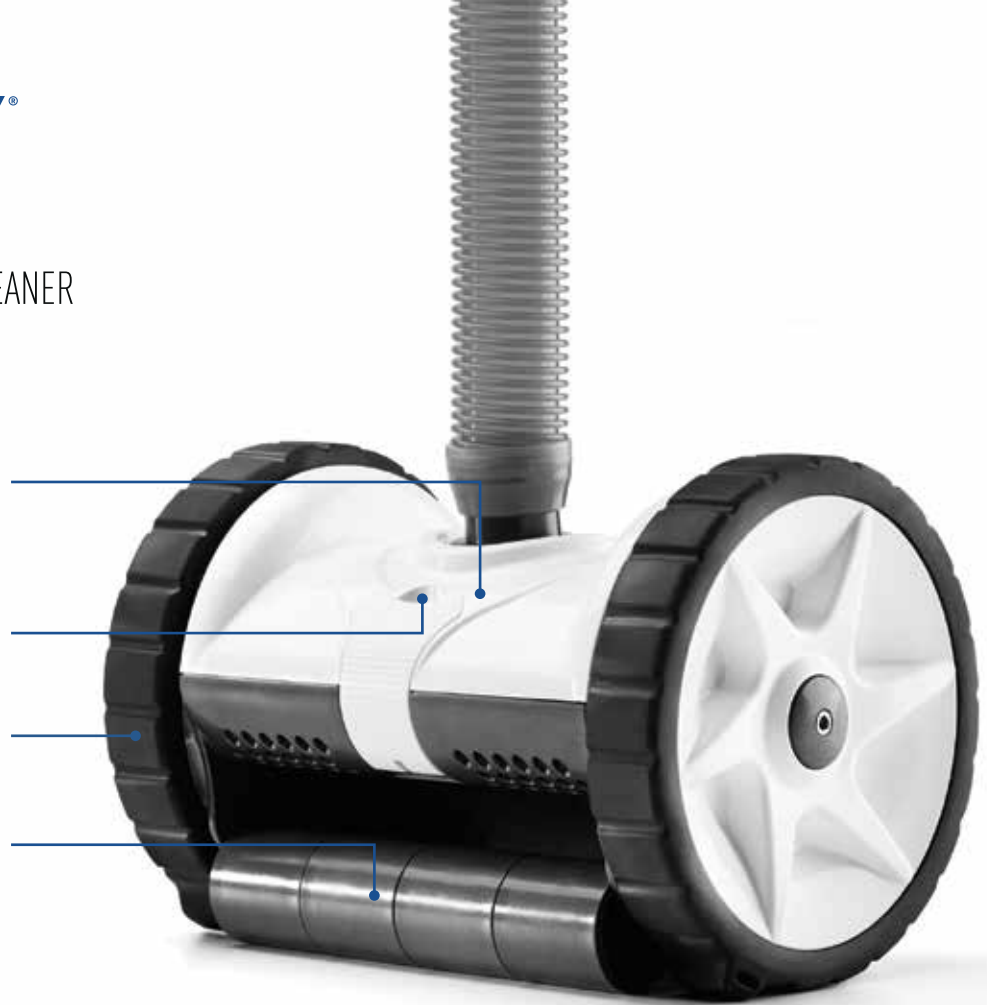

NEW KREEPY KRAULY® WARRIOR™

SUCTION-SIDE INGROUND POOL CLEANER

CONQUER DIRT AND DEBRIS WITH THE NEW WARRIOR

You won't find a suction-side cleaner that works harder than the NEW Warrior cleaner. Put Warrior in your inground pool and you'll win the battle against leaves, sand and other hard-to-clean debris.

Its two-wheeled design and programmed steering maneuvers Warrior decisively around your pool, conquering 90 degree floor-to-wall angles, deep to shallow bottoms and hard to reach corners. It's ready to deploy quickly – just set it and forget it. While it is powerful and durable, Warrior's sleek, modern design looks right at home in any pool environment.

NEW KREEPY KRAULY® WARRIOR™

SUCTION-SIDE INGROUND POOL CLEANER

Sure-Flow turbine design allows dirt and debris to easily pass through, avoiding the clogging common with other two-wheel cleaners

Servicing is quick and easy with Warrior's Quick-Release Latch

Two-wheel design for fast, agile cleaning, even in tight spaces

Roller Skirt maneuvers up and over obstacles for uninterrupted cleaning

COMPLETE, UNINTERRUPTED CLEANING PERFORMANCE

The Warrior cleaner unites outstanding performance with a sleek, compact design. And it doesn't quit cleaning when it encounters obstacles or heavy debris.