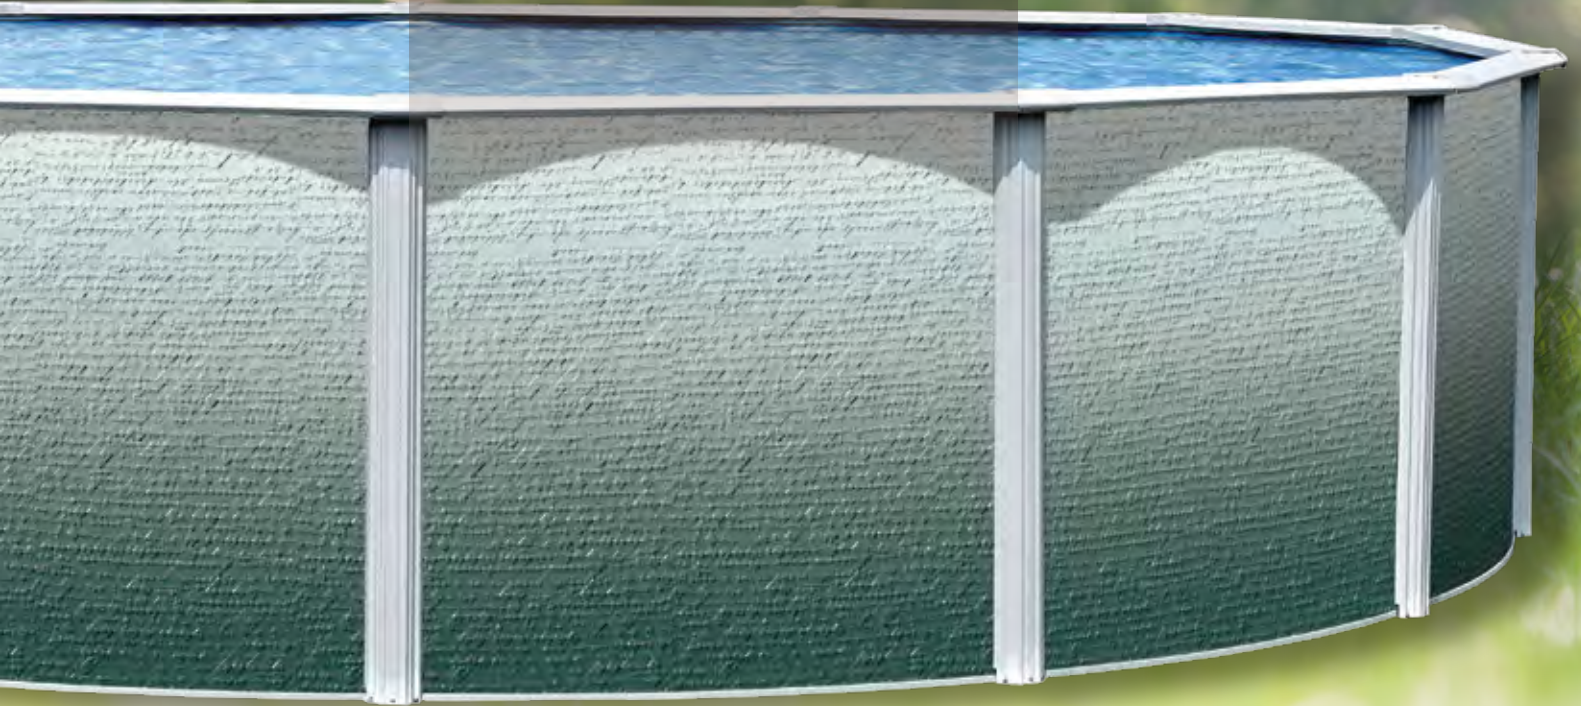

AFFORDABLE SUMMER
FUN IN A SUPERIOR
STEEL FRAME

strength for premium durability!

CONSTELLATION

Blending quality, endurance and reliability, the Constellation provides affordable summer fun in a superior steel frame. The Constellation steel structure is protected by a combination of finishes. Optimizing its resistance to corrosion while preventing condensation between the liner and the wall, ensuring a long life for your pool.

15 | 18 | 21 | 24

12x24 | 15x30 | 18x33

The Constellation's oval pool system is available with the Buttress system. A structurally simplified design with superior strength and durability.

structure

6" steel top ledges
steel uprights
one piece ledge cover
stainless steel hardware