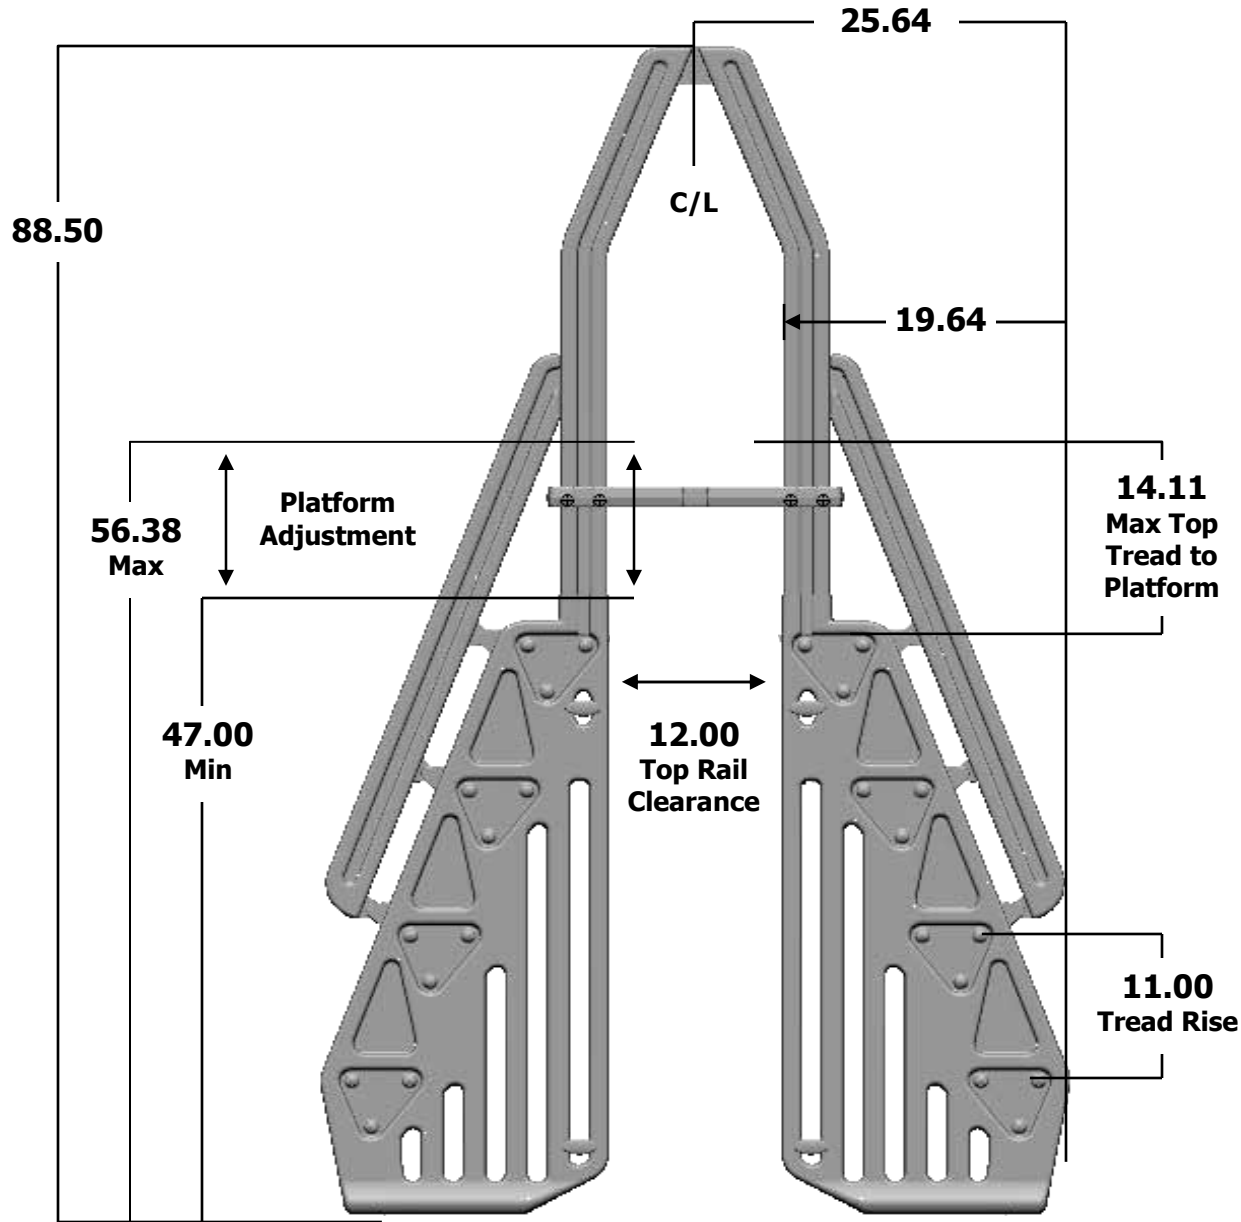

# MODEL GE GRAND ENTRY SYSTEM with GATE

ALL MEASUREMENTS IN INCHES / TO SCALE