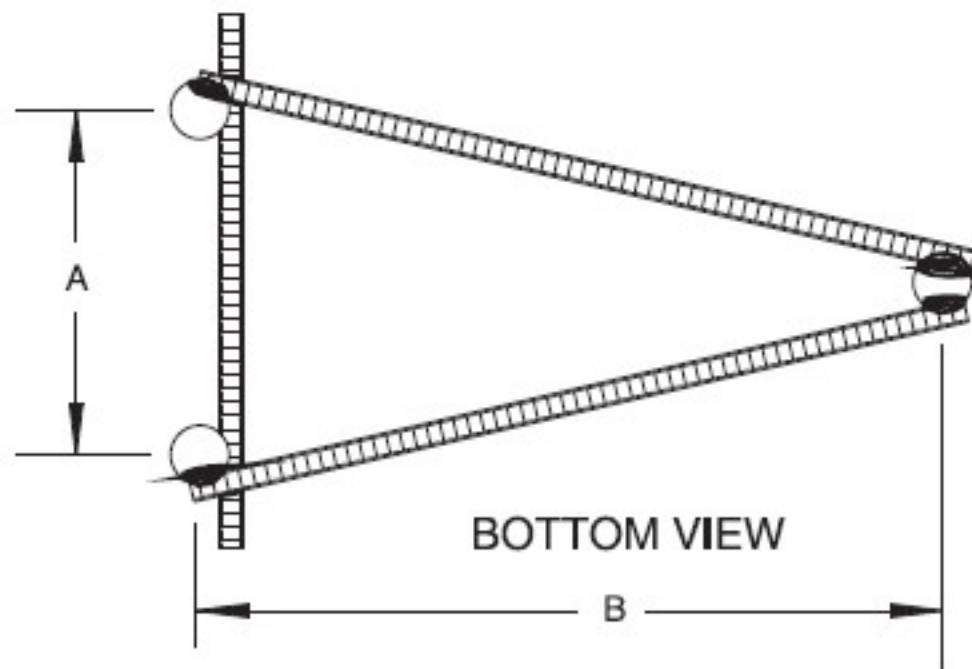

THREE-BOLT JIGS

JIG TYPE

PART NO.

A

B

6' FLYTE-DECK / D-LUX

71-209-700-SS

6.50"

14.00"

1/2" X 6" CARRIAGE

* 8' FLYTE-DECK OLD

71-209-702-SS

6.50"

22.00"

1/2" X 6" CARRIAGE

8' FLYTE-DECK NEW

71-209-704-SS

6.50"

24.00"

1/2" X 6" CARRIAGE

10' FLYTE-DECK

71-209-703-SS

6.50"

31.00"

1/2" X 6" CARRIAGE