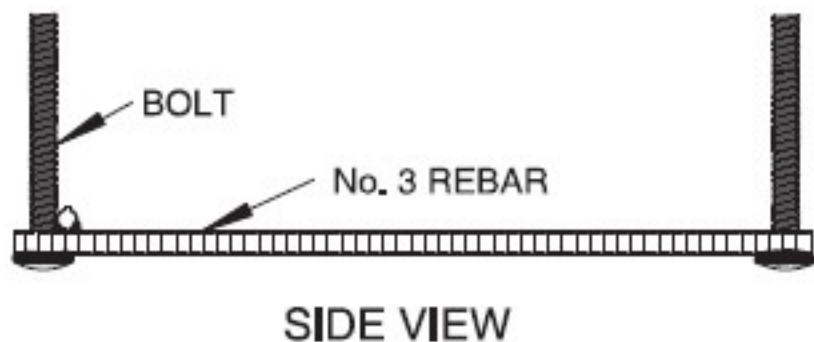

THREE-BOLT JIGS

JIG TYPE

PART NO.

A

B

6' FLYTE-DECK / D-LUX

71-209-700-SS

6.50"

14.00"

1/2" X 6" CARRIAGE

* 8' FLYTE-DECK OLD

71-209-702-SS

6.50"

22.00"

1/2" X 6" CARRIAGE

8' FLYTE-DECK NEW