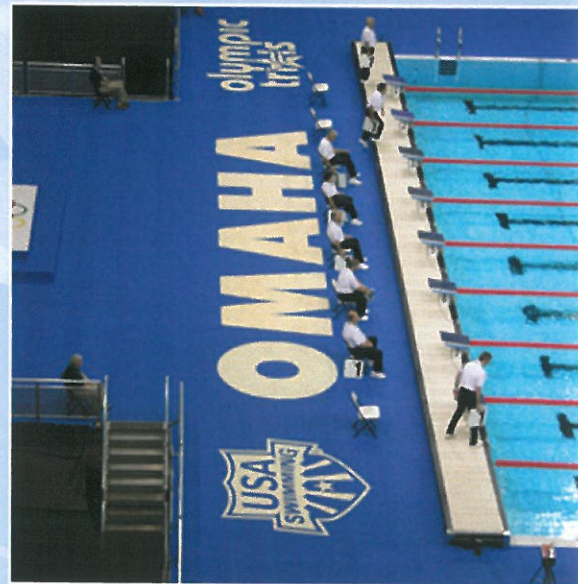

"I cannot thank you and PEM enough for your efforts to make the U.S. Olympic trials in Omaha successful. We are honored to have you work with us on this amazing project."

Adolph Kiefer
USA Gold Medal Winner – 100M Backstroke
1936 Olympic Games