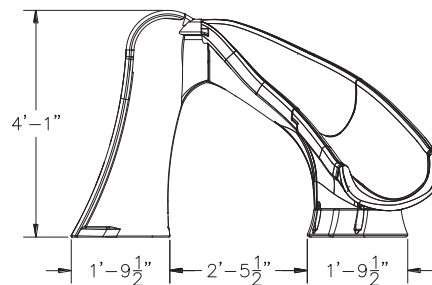

Flume Details

All S.R. Smith, LLC swimming pool slides fully comply with Consumer Products Safety Commission (CPSC) mandatory safety Standard for Swimming Pool Slides (16 CFR 1207) and are certified by independent third party testing labs. The installer or end-user is responsible for complying with local building codes for the location, installation, construction or assembly of these slides. S.R. Smith, LLC makes no representations that the location, installation, construction or assembly of its slides meet local building codes.