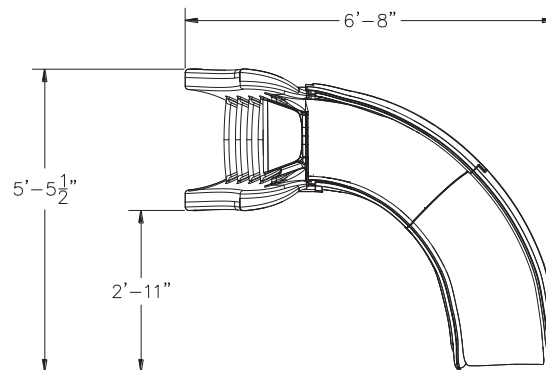

Flume Details

All S.R. Smith, LLC swimming pool slides fully comply with Consumer Products Safety Commission (CPSC) mandatory safety Standard for Swimming Pool Slides (16 CFR 1207) and are certified by independent third party testing labs. The installer or end-user is responsible for complying with local building codes for the location, installation, construction or assembly of these slides. S.R. Smith, LLC makes no representations that the location, installation, construction or assembly of its slides meet local building codes.