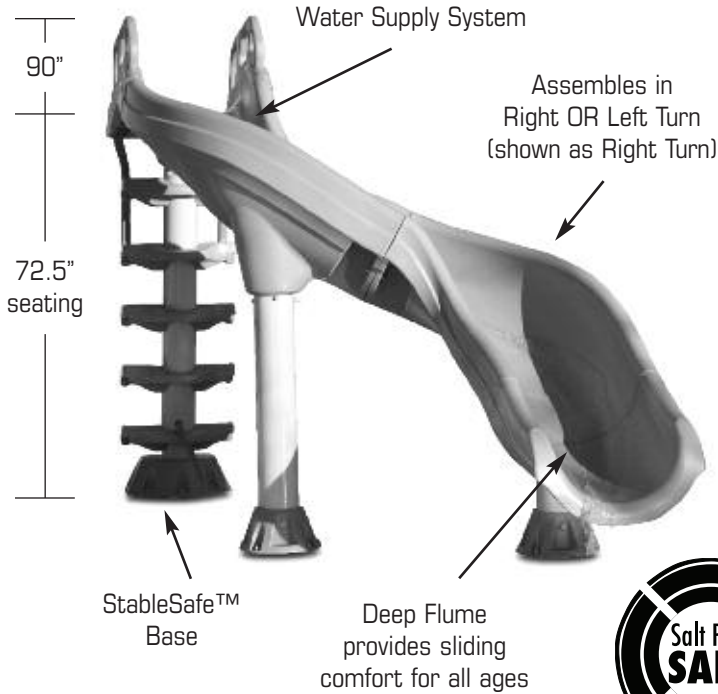

X-STREAM 2™ SLIDE:

FEATURES:

- Rotational Molded - Polyethylene Construction on Flume, Steps, Rails & Leg Supports (PVC Legs)
- Available in Summit Gray Only
- Assembles in **Right OR Left Turn**
- 72.5" High at Seating Area
- Flume Width = 22.5" (centerline)
- Flume Depth = 12.5"
- Fantastic Water Supply System
- 15-25 GPM (Actual GPM rating will vary depending on specific pool size and pool equipment used.)
- Stainless Steel Hardware
- StableSafe™ Climbing System includes Heavy Fiberglass Stability Base, Deep Slip-Resistant Treads with Toe Stops, and Grip-Around™ Handrails
- Weight Limit = 250 Lbs.

X-STREAM 2™ SLIDE

DESCRIPTION	PART NUMBER
X-Stream Slide - right/left - gray	Part #XS-GR-SS
comes w/ss hardware	

X-Stream 2 Footprint for RIGHT Turn Slide

X-STREAM 2™ SLIDE:

FEATURES:

- Rotational Molded - Polyethylene Construction on Flume, Steps, Rails & Leg Supports (PVC Legs)
- Available in Summit Gray Only
- Assembles in **Right OR Left Turn**
- 72.5" High at Seating Area
- Flume Width = 22.5" (centerline)
- Flume Depth = 12.5"
- Fantastic Water Supply System
- 15-25 GPM (Actual GPM rating will vary depending on specific pool size and pool equipment used.)
- Stainless Steel Hardware
- StableSafe™ Climbing System includes Heavy Fiberglass Stability Base, Deep Slip-Resistant Treads with Toe Stops, and Grip-Around™ Handrails
- Weight Limit = 250 Lbs.

X-STREAM 2™ SLIDE

DESCRIPTION	PART NUMBER
X-Stream Slide - right/left - gray comes w/ss hardware	Part #XS-GR-SS

RESIDENTIAL SLIDES

X-Stream 2 Footprint for LEFT Turn Slide

X-STREAM 2™ SLIDE (XS-GR-SS):

RESIDENTIAL SLIDES

* not pictured

NOTES:

X-Stream 2 slide only comes in Summit Gray
 X-Stream 2 can turn to the right or the left

RESIDENTIAL SLIDES