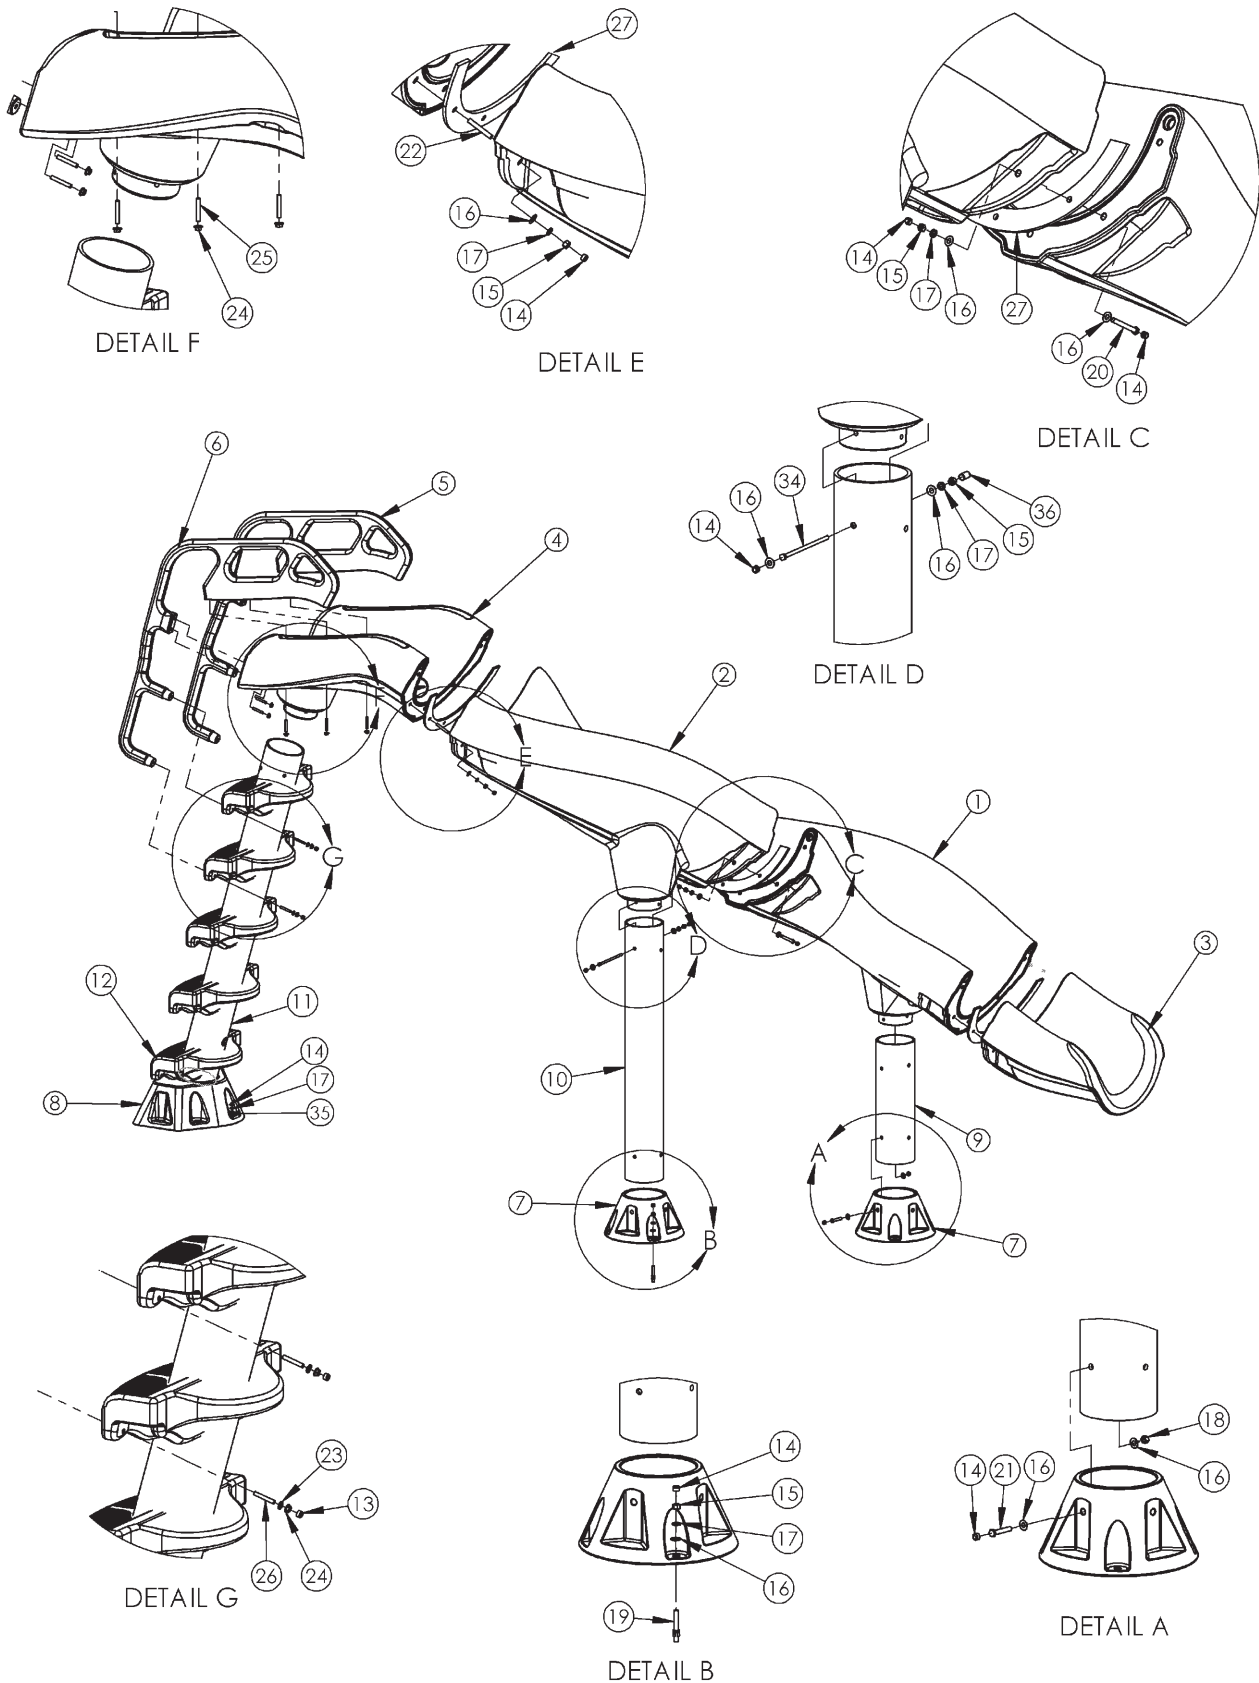

X-STREAM 2™ SLIDE

DESCRIPTION	PART NUMBER
X-Stream Slide - right/left - gray	Part #XS-GR-SS
comes w/ss hardware	

X-Stream 2 Footprint for RIGHT Turn Slide

X-STREAM 2™ SLIDE:

FEATURES:

- Rotational Molded - Polyethylene Construction on Flume, Steps, Rails & Leg Supports (PVC Legs)
- Available in Summit Gray Only
- Assembles in **Right OR Left Turn**
- 72.5" High at Seating Area
- Flume Width = 22.5" (centerline)
- Flume Depth = 12.5"
- Fantastic Water Supply System
- 15-25 GPM (Actual GPM rating will vary depending on specific pool size and pool equipment used.)
- Stainless Steel Hardware
- StableSafe™ Climbing System includes Heavy Fiberglass Stability Base, Deep Slip-Resistant Treads with Toe Stops, and Grip-Around™ Handrails
- Weight Limit = 250 Lbs.

X-STREAM 2™ SLIDE

DESCRIPTION	PART NUMBER
X-Stream Slide - right/left - gray comes w/ss hardware	Part #XS-GR-SS

RESIDENTIAL SLIDES

X-Stream 2 Footprint for LEFT Turn Slide

X-STREAM 2™ SLIDE (XS-GR-SS):

RESIDENTIAL SLIDES