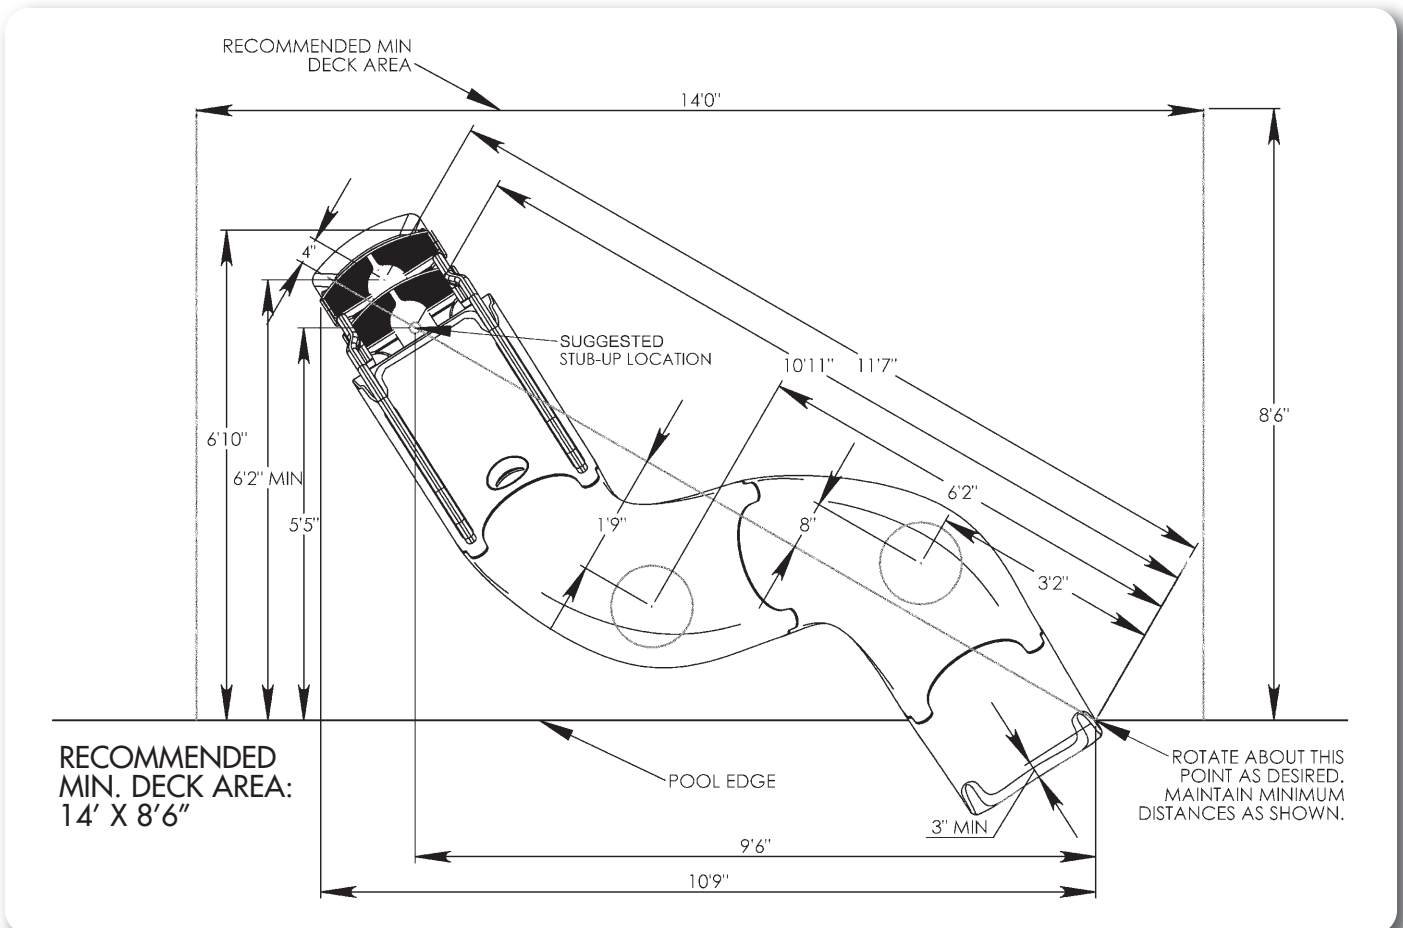

X-STREAM 2™ SLIDE:

FEATURES:

- Rotational Molded - Polyethylene Construction on Flume, Steps, Rails & Leg Supports (PVC Legs)
- Available in Summit Gray Only
- Assembles in **Right OR Left Turn**
- 72.5" High at Seating Area
- Flume Width = 22.5" (centerline)
- Flume Depth = 12.5"
- Fantastic Water Supply System
- 15-25 GPM (Actual GPM rating will vary depending on specific pool size and pool equipment used.)
- Stainless Steel Hardware
- StableSafe™ Climbing System includes Heavy Fiberglass Stability Base, Deep Slip-Resistant Treads with Toe Stops, and Grip-Around™ Handrails
- Weight Limit = 250 Lbs.

X-STREAM 2™ SLIDE

DESCRIPTION	PART NUMBER
X-Stream Slide - right/left - gray	Part #XS-GR-SS
comes w/ss hardware	

X-Stream 2 Footprint for RIGHT Turn Slide

X-STREAM 2™ SLIDE:

FEATURES:

- Rotational Molded - Polyethylene Construction on Flume, Steps, Rails & Leg Supports (PVC Legs)
- Available in Summit Gray Only
- Assembles in **Right OR Left Turn**
- 72.5" High at Seating Area
- Flume Width = 22.5" (centerline)
- Flume Depth = 12.5"
- Fantastic Water Supply System
- 15-25 GPM (Actual GPM rating will vary depending on specific pool size and pool equipment used.)
- Stainless Steel Hardware
- StableSafe™ Climbing System includes Heavy Fiberglass Stability Base, Deep Slip-Resistant Treads with Toe Stops, and Grip-Around™ Handrails
- Weight Limit = 250 Lbs.

X-STREAM 2™ SLIDE

DESCRIPTION	PART NUMBER
X-Stream Slide - right/left - gray comes w/ss hardware	Part #XS-GR-SS

RESIDENTIAL SLIDES

X-Stream 2 Footprint for LEFT Turn Slide

X-STREAM 2™ SLIDE (XS-GR-SS):

RESIDENTIAL SLIDES