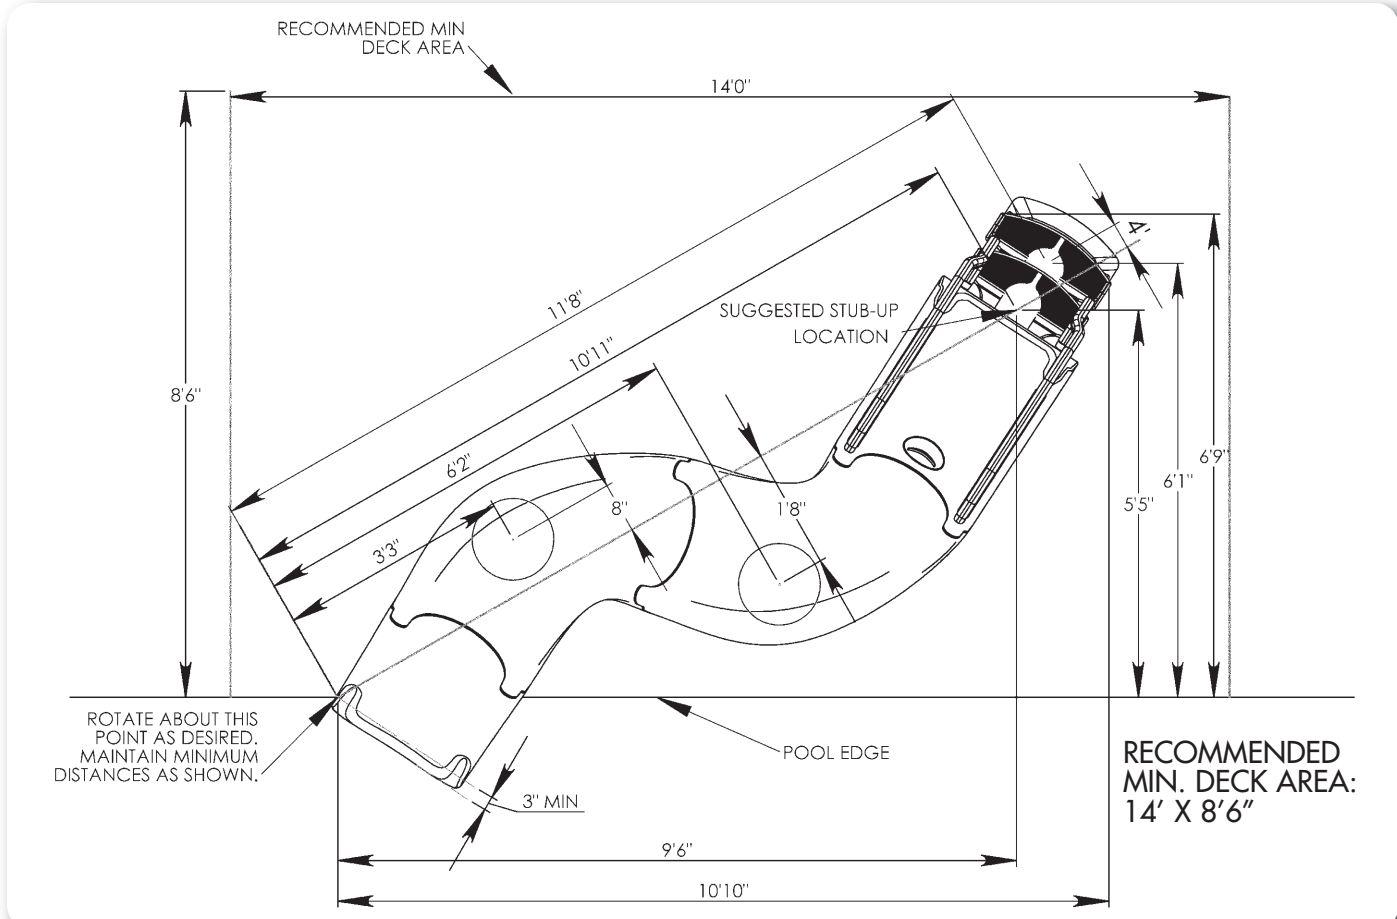

X-STREAM 2™ SLIDE:

FEATURES:

- Rotational Molded - Polyethylene Construction on Flume, Steps, Rails & Leg Supports (PVC Legs)
- Available in Summit Gray Only
- Assembles in **Right OR Left Turn**
- 72.5" High at Seating Area
- Flume Width = 22.5" (centerline)
- Flume Depth = 12.5"
- Fantastic Water Supply System
- 15-25 GPM (Actual GPM rating will vary depending on specific pool size and pool equipment used.)
- Stainless Steel Hardware
- StableSafe™ Climbing System includes Heavy Fiberglass Stability Base, Deep Slip-Resistant Treads with Toe Stops, and Grip-Around™ Handrails
- Weight Limit = 250 Lbs.

X-STREAM 2™ SLIDE

DESCRIPTION	PART NUMBER
X-Stream Slide - right/left - gray	Part #XS-GR-SS
comes w/ss hardware	

X-Stream 2 Footprint for RIGHT Turn Slide

X-STREAM 2™ SLIDE:

FEATURES:

- Rotational Molded - Polyethylene Construction on Flume, Steps, Rails & Leg Supports (PVC Legs)
- Available in Summit Gray Only
- Assembles in **Right OR Left Turn**
- 72.5" High at Seating Area
- Flume Width = 22.5" (centerline)
- Flume Depth = 12.5"
- Fantastic Water Supply System
- 15-25 GPM (Actual GPM rating will vary depending on specific pool size and pool equipment used.)
- Stainless Steel Hardware
- StableSafe™ Climbing System includes Heavy Fiberglass Stability Base, Deep Slip-Resistant Treads with Toe Stops, and Grip-Around™ Handrails
- Weight Limit = 250 Lbs.

X-STREAM 2™ SLIDE

DESCRIPTION	PART NUMBER
X-Stream Slide - right/left - gray comes w/ss hardware	Part #XS-GR-SS

RESIDENTIAL SLIDES

X-Stream 2 Footprint for LEFT Turn Slide

X-STREAM 2™ SLIDE (XS-GR-SS):

RESIDENTIAL SLIDES