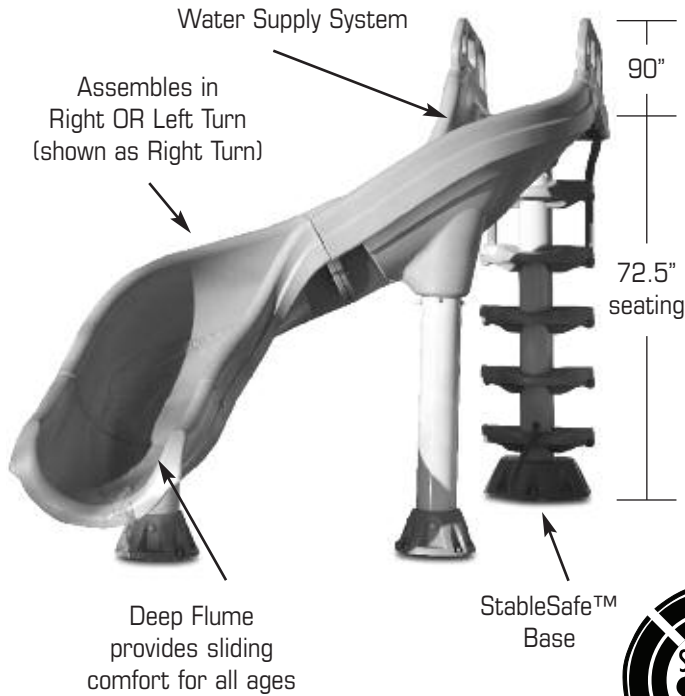

X-STREAM 2™ SLIDE:

FEATURES:

- Rotational Molded - Polyethylene Construction on Flume, Steps, Rails & Leg Supports (PVC Legs)
- Available in Summit Gray Only
- Assembles in **Right OR Left Turn**
- 72.5" High at Seating Area
- Flume Width = 22.5" (centerline)
- Flume Depth = 12.5"
- Fantastic Water Supply System
- 15-25 GPM (Actual GPM rating will vary depending on specific pool size and pool equipment used.)
- Stainless Steel Hardware
- StableSafe™ Climbing System includes Heavy Fiberglass Stability Base, Deep Slip-Resistant Treads with Toe Stops, and Grip-Around™ Handrails
- Weight Limit = 250 Lbs.

X-STREAM 2™ SLIDE

DESCRIPTION	PART NUMBER
X-Stream Slide - right/left - gray	Part #XS-GR-SS
comes w/ss hardware	

X-Stream 2 Footprint for RIGHT Turn Slide

X-STREAM 2™ SLIDE:

FEATURES:

- Rotational Molded - Polyethylene Construction on Flume, Steps, Rails & Leg Supports (PVC Legs)
- Available in Summit Gray Only
- Assembles in **Right OR Left Turn**
- 72.5" High at Seating Area
- Flume Width = 22.5" (centerline)
- Flume Depth = 12.5"
- Fantastic Water Supply System
- 15-25 GPM (Actual GPM rating will vary depending on specific pool size and pool equipment used.)
- Stainless Steel Hardware
- StableSafe™ Climbing System includes Heavy Fiberglass Stability Base, Deep Slip-Resistant Treads with Toe Stops, and Grip-Around™ Handrails
- Weight Limit = 250 Lbs.

X-STREAM 2™ SLIDE

DESCRIPTION	PART NUMBER
X-Stream Slide - right/left - gray comes w/ss hardware	Part #XS-GR-SS

RESIDENTIAL SLIDES

X-Stream 2 Footprint for LEFT Turn Slide

X-STREAM 2™ SLIDE (XS-GR-SS):

RESIDENTIAL SLIDES

* not pictured

NOTES:

X-Stream 2 slide only comes in Summit Gray
 X-Stream 2 can turn to the right or the left

RESIDENTIAL SLIDES