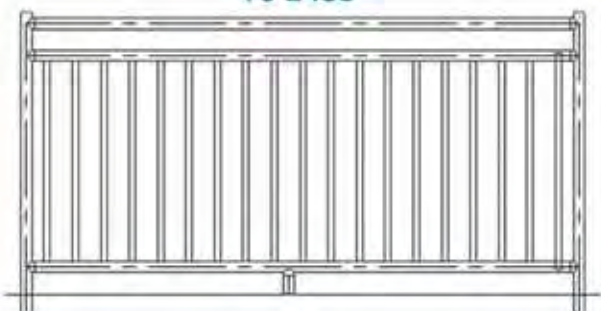

## Pool Fencing Sections and Gates

FS-2200

FG-2200

Gates come with  
Magna Latches

FS-2400

FG-2400