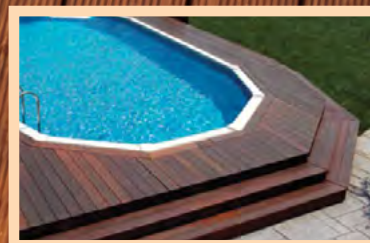

www.InTheSwim.com