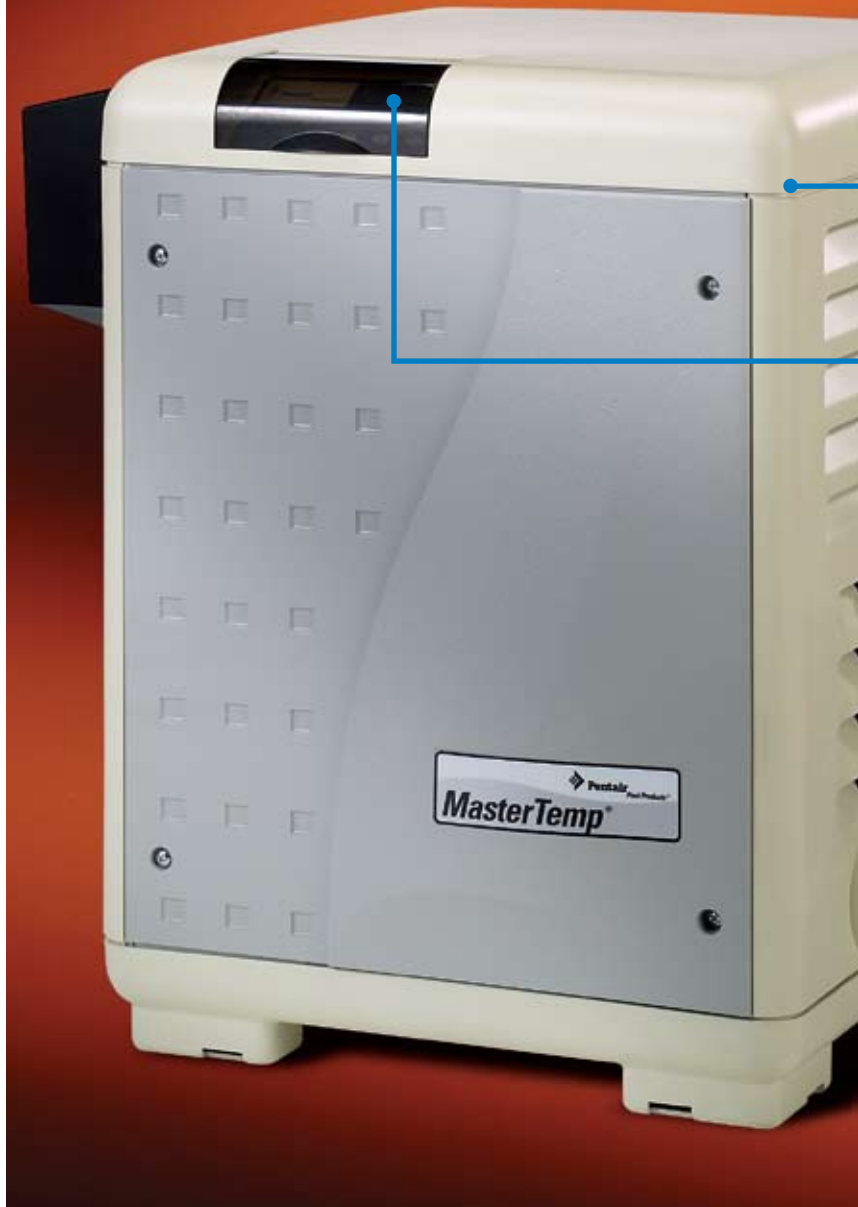

Don't be left out in the cold with heaters that don't measure up to today's longer list of must-have features. Insist on MasterTemp and you're insisting on better performance and lifetime value.