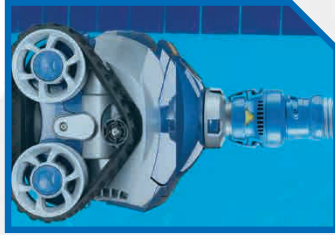

ZODIAC[®]
a better life[®]

MX6
SUCTION CLEANING ROBOT

COMPACT YET POWERFUL

MX6[™]

MX6™

ADVANCED SUCTION CLEANING ROBOT

The new MX6 is an ultra-efficient pool cleaning robot that features best-in-class vacuum power and programmed navigation for a comprehensively clean pool without the hassle. MX6 boasts an innovative low-flow design so it consumes less energy than any cleaner in its class, making it the ideal cleaner for pools with 2-speed or variable-speed pumps.

CYCLONIC SUCTION

Provides powerful suction and aggressive wall climbing.

X-DRIVE NAVIGATION

Intelligent navigation to thoroughly clean floor, walls and waterline of smaller pools.

OPTIMIZED FLOW CONTROL

Automatically controls excess flow through cleaner for optimal performance and longevity.

LOW-FLOW ENERGY EFFICIENT DESIGN

Ultra efficient operation. Best choice for variable-speed and 2-speed pumps and solar.

FLEX POWER TURBINE

Articulating turbine blades provide ultra-efficient operation, even on low-flow pumps.

EASY-GRIP HANDLE

For easy removal and transport.

X-TRAX

Rugged track design provides extreme climbing and maneuverability.

QUICK CONNECT

Enables quick secure attachment to cleaner head.

TWIST LOCKING HOSE

Provides simple connection and reduces vacuum loss.