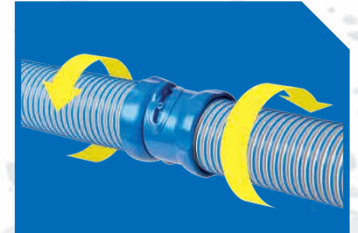

ZODIAC[®]
a better life[®]

MX6
SUCTION CLEANING ROBOT

COMPACT YET POWERFUL

MX6[™]

MX6™

ADVANCED SUCTION CLEANING ROBOT

The new MX6 is an ultra-efficient pool cleaning robot that features best-in-class vacuum power and programmed navigation for a comprehensively clean pool without the hassle. MX6 boasts an innovative low-flow design so it consumes less energy than any cleaner in its class, making it the ideal cleaner for pools with 2-speed or variable-speed pumps.

CYCLONIC SUCTION

Provides powerful suction and aggressive wall climbing.

X-DRIVE NAVIGATION

Intelligent navigation to thoroughly clean floor, walls and waterline of smaller pools.

OPTIMIZED FLOW CONTROL

Automatically controls excess flow through cleaner for optimal performance and longevity.

EASY-GRIP HANDLE

For easy removal and transport.

X-TRAX

Rugged track design provides extreme climbing and maneuverability.

QUICK CONNECT

Enables quick secure attachment to cleaner head.

TWIST LOCKING HOSE

Provides simple connection and reduces vacuum loss.

Sold Separately

Part No. CLC500

Zodiac Pool Systems, Inc.
2620 Commerce Way, Vista, CA 92081
1.800.822.7933 | www.ZodiacPoolSystems.com

Zodiac Pool Systems Canada, Inc.
2115 South Service Road West, Unit #3, Oakville, ON L6L 5W2
1.888.647.4004 | www.ZodiacPoolSystems.ca